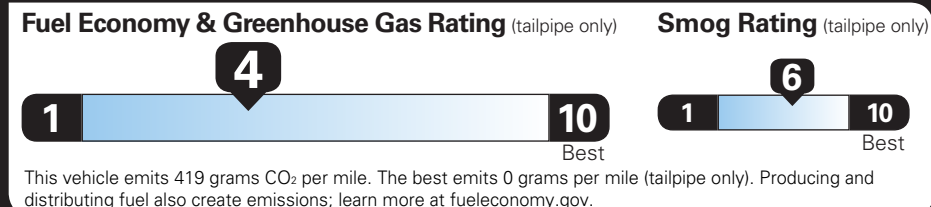

TOTAL OPTIONS	\$7,975.00
TOTAL VEHICLE & OPTIONS	\$56,770.00
DESTINATION CHARGE	1,195.00

TOTAL VEHICLE PRICE* \$57,965.00

EPA DOT Fuel Economy and Environment

Gasoline Vehicle

Fuel Economy
21 MPG
combined city/hwy
19 city
26 highway
4.8 gallons per 100 miles

Small SUVs range from 14 to 129 MPG. The best vehicle rates 142 MPGe.

You spend \$2,000 more in fuel costs over 5 years compared to the average new vehicle. G F D

Annual fuel cost \$1,700

Actual results will vary for many reasons, including driving conditions and how you drive and maintain your vehicle. The average new vehicle gets 27 MPG and costs \$6,500 to fuel over 5 years. Cost estimates are based on 15,000 miles per year at \$2.35 per gallon. MPGe is miles per gasoline gallon equivalent. Vehicle emissions are a significant cause of climate change and smog.