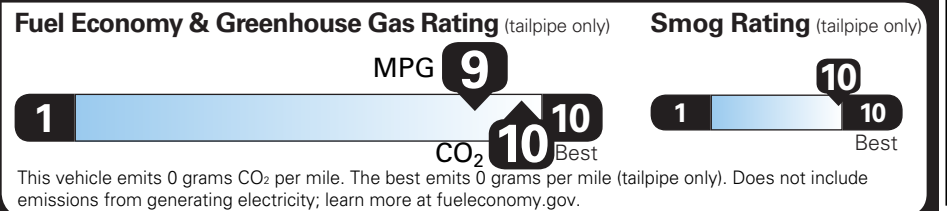

EMERGENCY BRAKING

- FRONT PEDESTRIAN AND BICYCLIST BRAKING
- REVERSE AUTOMATIC BRAKING
- REAR CROSS TRAFFIC BRAKING
- FORWARD COLLISION ALERT
- SAFETY ALERT SEAT
- HD SURROUND VISION

MANUFACTURER'S SUGGESTED RETAIL PRICE

STANDARD VEHICLE PRICE $51,500.00

OPTIONS & PRICING

OPTIONS INSTALLED BY THE MANUFACTURER (MAY REPLACE STANDARD EQUIPMENT SHOWN)

ARGENT SILVER METALLIC	725.00
CALIFORNIA EMISSIONS REQUIREMENTS INCLUDES GM J1772 & CCS ADAPTERS	600.00
BLACK ROOF	600.00
CARGO NET (DEALER INSTALLED)	95.00

TOTAL OPTIONS	$2,020.00
TOTAL VEHICLE & OPTIONS	$53,520.00
DESTINATION CHARGE	1,795.00

TOTAL VEHICLE PRICE* $55,315.00

EPA DOT Fuel Economy and Environment

Electric Vehicle

OPTIQ RWD

Fuel Economy
105 MPGe Standard SUVs range from 13 to 115 MPGe. The best vehicle rates 146 MPGe.

117 combined city/hwy
93 city
32 highway
kW-hrs per 100 miles

Driving Range
When fully charged, vehicle can travel about...
0 65 130 195 260 **317** miles

Charge Time: 9.5 hours (240V)

You save $4,500 in fuel costs over 5 years compared to the average new vehicle.

B 1 6

Annual fuel COST
$800

Actual results will vary for many reasons, including driving conditions and how you drive and maintain your vehicle. The average new vehicle gets 29 MPG and costs $8,500 to fuel over 5 years. Cost estimates are based on 15,000 miles per year at $0.17 per kW-hr. MPGe is miles per gasoline gallon equivalent. Vehicle emissions are a significant cause of climate change and smog.

fueleconomy.gov
Calculate personalized estimates and compare vehicles

GOVERNMENT 5-STAR SAFETY RATINGS

This vehicle has not been rated by the government for overall vehicle score, frontal crash, side crash or rollover risk.

Source: National Highway Traffic Safety Administration (NHTSA)
www.safercar.gov or 1-888-327-4236

PARTS CONTENT INFORMATION

FOR VEHICLES IN THIS CARLINE:
U.S./CANADIAN PARTS CONTENT: 43%
MAJOR SOURCES OF FOREIGN PARTS CONTENT: CHINA 18% KOREA 17%

NOTE: PARTS CONTENT DOES NOT INCLUDE FINAL ASSEMBLY, DISTRIBUTION, OR OTHER NON-PARTS COSTS.

FOR THIS VEHICLE:
FINAL ASSEMBLY POINT: RAMOS ARIZPE, CZ MEXICO
COUNTRY OF ORIGIN: ENGINE (MOTOR): KOREA TRANSMISSION (ELECTRIC DRIVE UNIT): CHINA

This label has been applied pursuant to Federal law - Do not remove prior to delivery to the ultimate purchaser. *Includes Manufacturer's Recommended Pre-Delivery Service. Does not include dealer installed options and accessories not listed above, local taxes or license fees.

© 2009 General Motors LLC
GMLBL_PROD_0044 - 11/01/2025

OnStar
Better drives start with OnStar®
Activate today
Learn more at onstar.com, or scan the QR code
onstar.com/privacy

WARNING
Cancer and Reproductive Harm
www.P65Warnings.ca.gov/
passenger-vehicle
SEE OWNER'S MANUAL

ORDER NO FXWHZ5 SALES CODE E
SALES MODEL CODE 6MR26
DEALER NO 96025
FINAL ASSEMBLY:
RAMOS ARIZPE, CZ MEXICO
VIN 3GYK3EM52TS173612 REISSUE
DEALER TO WHOM DELIVERED
CADILLAC OF BEVERLY HILLS
8767 WILSHIRE BLVD
BEVERLY HILLS, CA 90211-2714